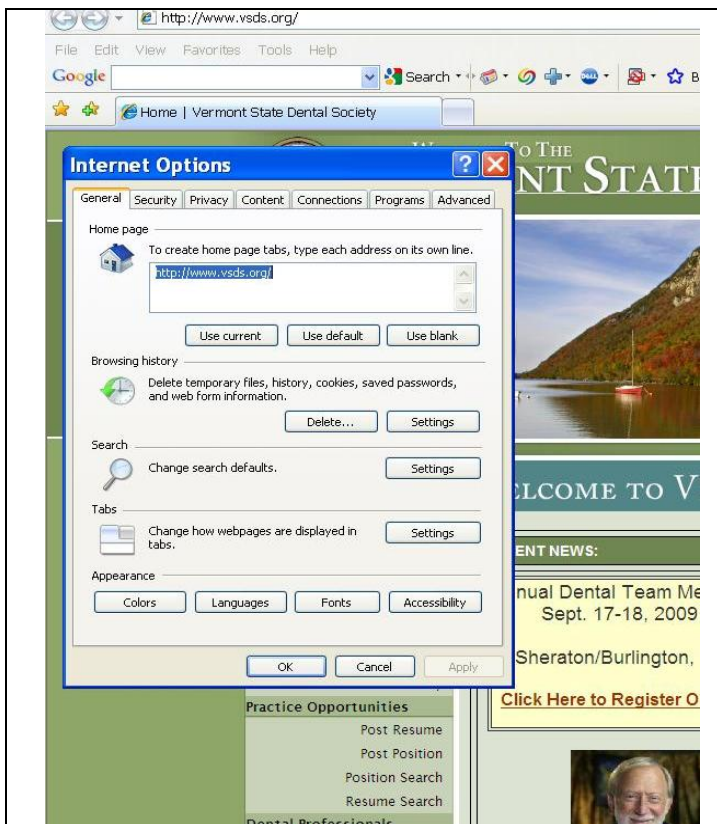

## To Make VSDS Your Homepage on Internet Explorer/Mozilla Firefox

With VSDS.org up on your screen, click on the “Tools” at the top of the screen for a pull-down menu. Find “Internet Options” at the bottom of the pull-down menu and click on it.

Type in <http://www.vsd.org> into the area “Create home page tabs...” and click on “OK”

When you initialize the internet, VSDS.org will now appear and you can browse for newly posted information and reference dental information.